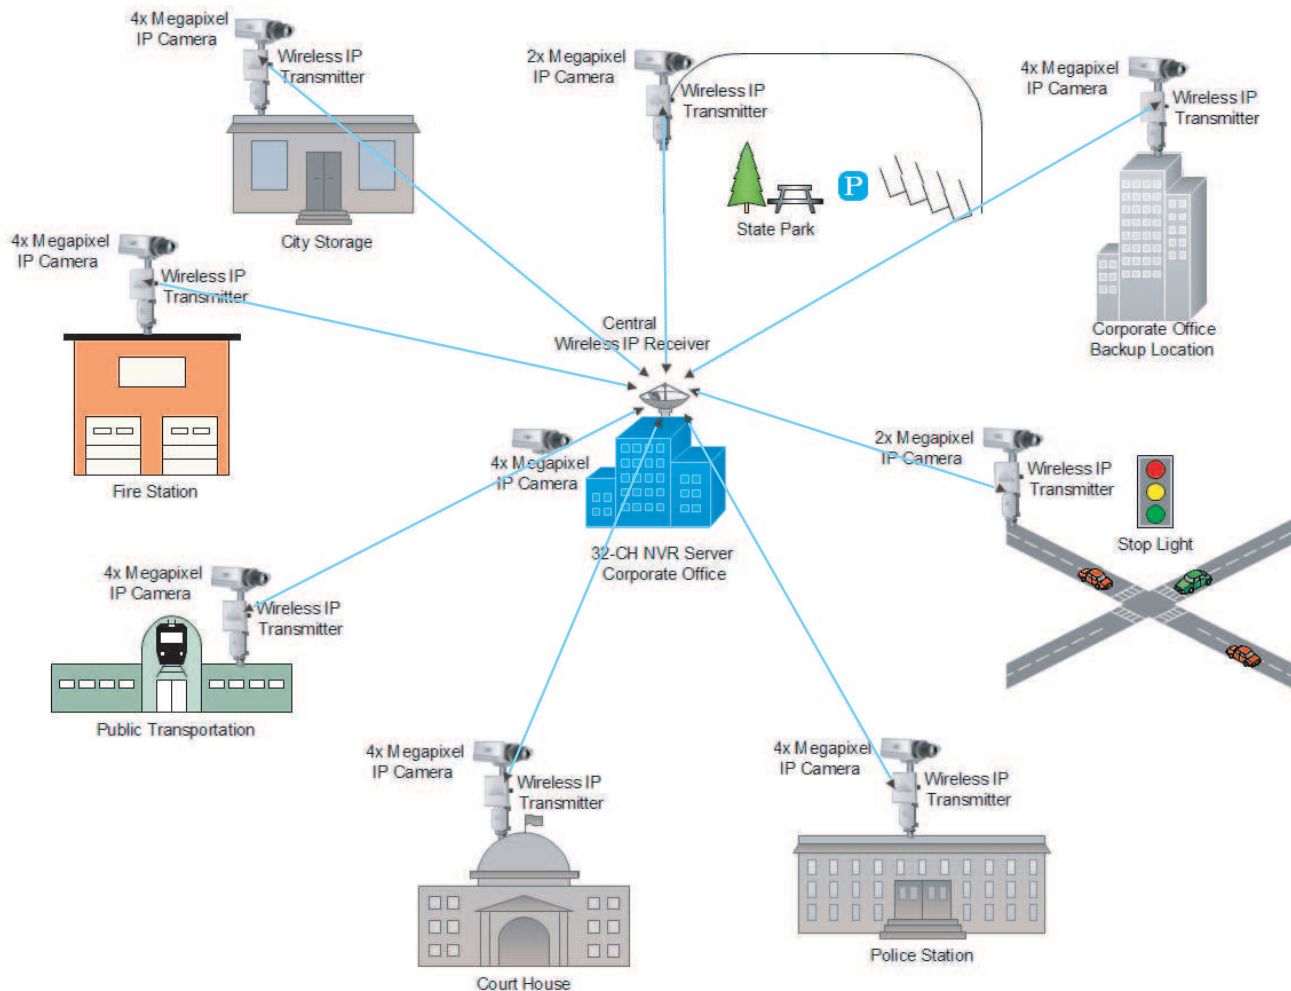

RemoteWatch – Powered by MSS Summit Technology, delivers unified point-to-point, point-to-multipoint and wireless mesh networks. In a city-wide system configuration, video from each camera is streamed to police headquarters where it is viewed in real-time, recorded for playback and stored for a minimum of 30 days.

Operations and dispatch centers are equipped with monitors where officers can control each camera, adjust their cameras visualization points, pull up archived video on demand and capture video segments to be presented as evidence when needed.

Each WITNESS Wireless Camera System comes custom-configured based on a camera placement survey that will be performed at the customer location.

Advantages of The WITNESS Wireless Crime Camera System:

- Total Cost Savings vs. Wired Analog Systems
- Force Multiplier & Video Verification for Law Enforcement Agencies
- Ability to use High-Resolution Megapixel Camera Technology
- Consistent Image Quality, Regardless of Distance
- Ability to use Power over Ethernet and Wireless Functionality
- Full Remote Camera Functionality – PTZ, VOIP Audio and Digital Inputs and Outputs over IP, in Conjunction with Video
- Camera Settings and System Adjustments over Wireless Connection
- Modular Flexibility and Scalability – add and remove items as needed
- Video Analytics and Intelligence Capabilities Software Integration = Gunshot Detection, Behavioral Analysis, Object Recognition, License Plate Recognition
- Software Integration = Biometrics and Facial Recognition
- Systems Interoperability

Unified Video Interoperability

Modular System Packages

Package 1:

- 32 IP Cameras (or less)
- 1 VIEWpoint HVR with Video Wall Module & Video Management Software
- 2 Flat Screen Monitors up to 40"
- All necessary network routers and POE switches
- All necessary indoor and outdoor mounts
- All necessary back-end cabling, wiring, connectors and power supplies
- Up to 8 MSS Summit Radio Clients
- 1 MSS Base Station