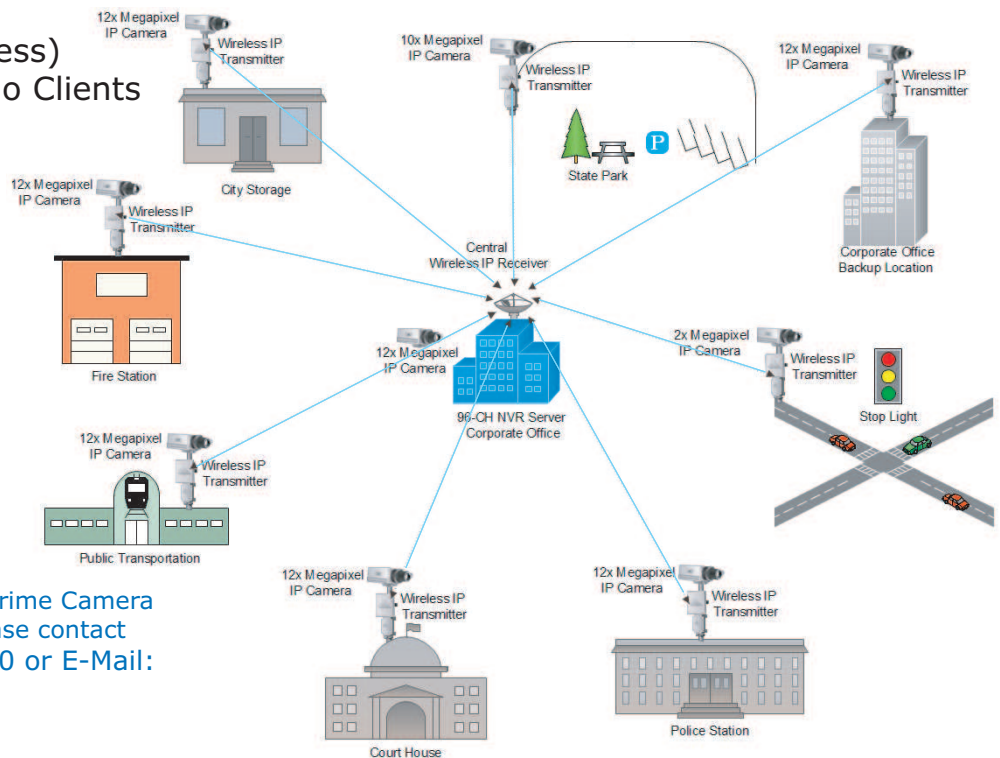

RemoteWatch – Powered by MSS Summit Technology, delivers unified point-to-point, point-to-multipoint and wireless mesh networks. In a city-wide system configuration, video from each camera is streamed to police headquarters where it is viewed in real-time, recorded for playback and stored for a minimum of 30 days.

Operations and dispatch centers are equipped with monitors where officers can control each camera, adjust their cameras visualization points, pull up archived video on demand and capture video segments to be presented as evidence when needed.

Unified Video Interoperability

Modular System Packages

Package 1:

- 32 IP Cameras (or less)
- 1 VIEWpoint HVR with Video Wall Module & Video Management Software
- 2 Flat Screen Monitors up to 40"
- All necessary network routers and POE switches
- All necessary indoor and outdoor mounts
- All necessary back-end cabling, wiring, connectors and power supplies
- Up to 8 MSS Summit Radio Clients
- 1 MSS Base Station

Package 2:

- 64 IP Camera System (or less)
- Up to 16 MSS Summit Radio Clients
- 2 Base Stations

Package 3:

- 96 IP Camera System (or less)
- Up to 24 MSS Summit Radio Clients
- 3 Base Stations

To purchase The WITNESS Wireless Crime Camera System, or for more information, please contact Monitor Dynamics at (210) 477-5400 or E-Mail: sales@mondyn.com.