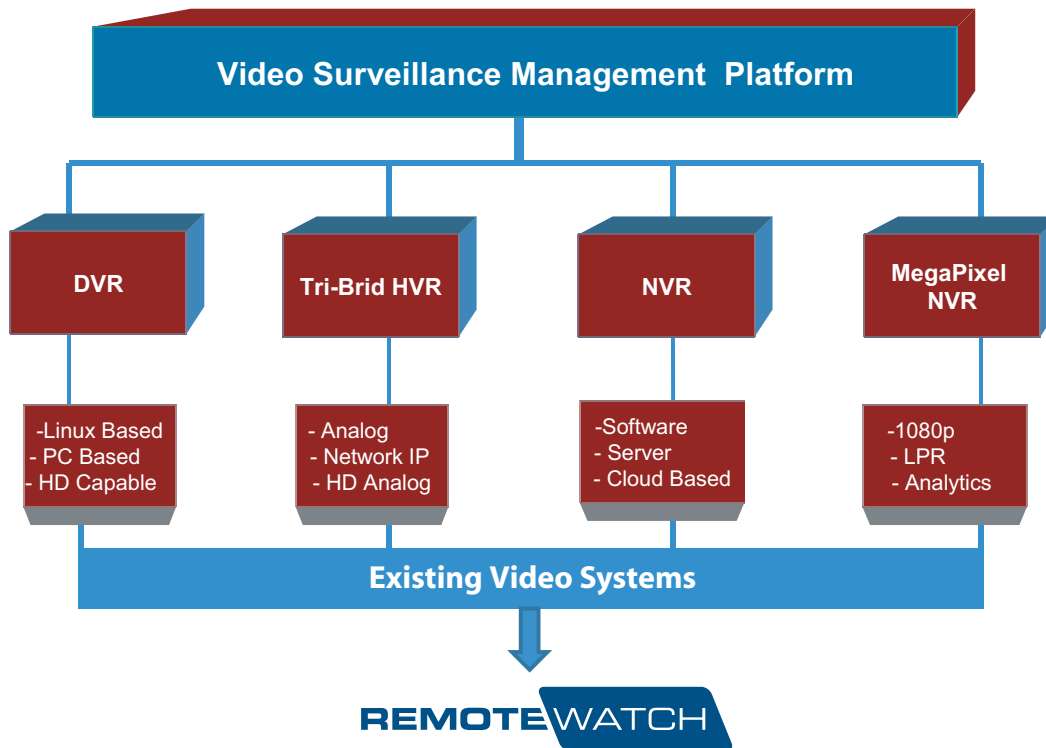

RemoteWatch – Powered by MSS Summit Technology, delivers unified point-to-point, point-to-multipoint and wireless mesh networks. In a city-wide system configuration, video from each camera is streamed to police headquarters where it is viewed in real-time, recorded for playback and stored for a minimum of 30 days.

Operations and dispatch centers are equipped with monitors where officers can control each camera, adjust their cameras visualization points, pull up archived video on demand and capture video segments to be presented as evidence when needed.

Each WITNESS Wireless Camera System comes custom-configured based on a camera placement survey that will be performed at the customer location.

Advantages of The WITNESS Wireless Crime Camera System:

- Total Cost Savings vs. Wired Analog Systems
- Force Multiplier & Video Verification for Law Enforcement Agencies
- Ability to use High-Resolution Megapixel Camera Technology
- Consistent Image Quality, Regardless of Distance
- Ability to use Power over Ethernet and Wireless Functionality
- Full Remote Camera Functionality – PTZ, VOIP Audio and Digital Inputs and Outputs over IP, in Conjunction with Video
- Camera Settings and System Adjustments over Wireless Connection
- Modular Flexibility and Scalability – add and remove items as needed
- Video Analytics and Intelligence Capabilities Software Integration = Gunshot Detection, Behavioral Analysis, Object Recognition, License Plate Recognition
- Software Integration = Biometrics and Facial Recognition
- Systems Interoperability

Unified Video Interoperability

Modular System Packages

Package 1:

- 32 IP Cameras (or less)
- 1 VIEWpoint HVR with Video Wall Module & Video Management Software
- 2 Flat Screen Monitors up to 40"
- All necessary network routers and POE switches
- All necessary indoor and outdoor mounts
- All necessary back-end cabling, wiring, connectors and power supplies
- Up to 8 MSS Summit Radio Clients
- 1 MSS Base Station