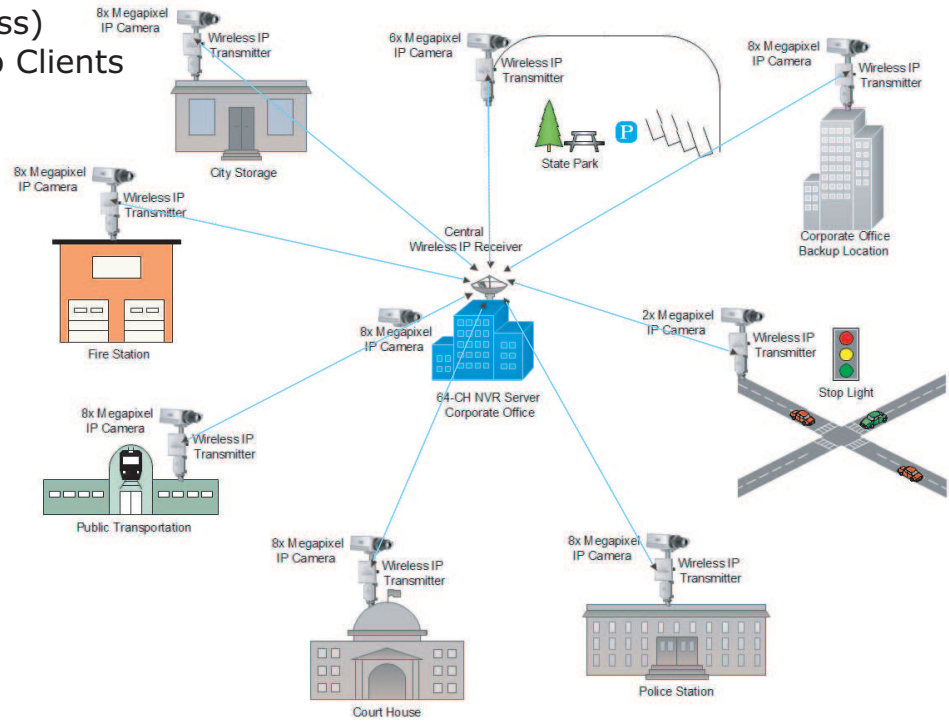

RemoteWatch – Powered by MSS Summit Technology, delivers unified point-to-point, point-to-multipoint and wireless mesh networks. In a city-wide system configuration, video from each camera is streamed to police headquarters where it is viewed in real-time, recorded for playback and stored for a minimum of 30 days.

Operations and dispatch centers are equipped with monitors where officers can control each camera, adjust their cameras visualization points, pull up archived video on demand and capture video segments to be presented as evidence when needed.

Unified Video Interoperability

Modular System Packages

Package 1:

- 32 IP Cameras (or less)
- 1 VIEWpoint HVR with Video Wall Module & Video Management Software
- 2 Flat Screen Monitors up to 40"
- All necessary network routers and POE switches
- All necessary indoor and outdoor mounts
- All necessary back-end cabling, wiring, connectors and power supplies
- Up to 8 MSS Summit Radio Clients
- 1 MSS Base Station

Package 2:

- 64 IP Camera System (or less)
- Up to 16 MSS Summit Radio Clients
- 2 Base Stations

Package 3:

- 96 IP Camera System (or less)
- Up to 24 MSS Summit Radio Clients
- 3 Base Stations

To purchase The WITNESS Wireless Crime Camera System, or for more information, please contact Monitor Dynamics at (210) 477-5400 or E-Mail: sales@mondyn.com.