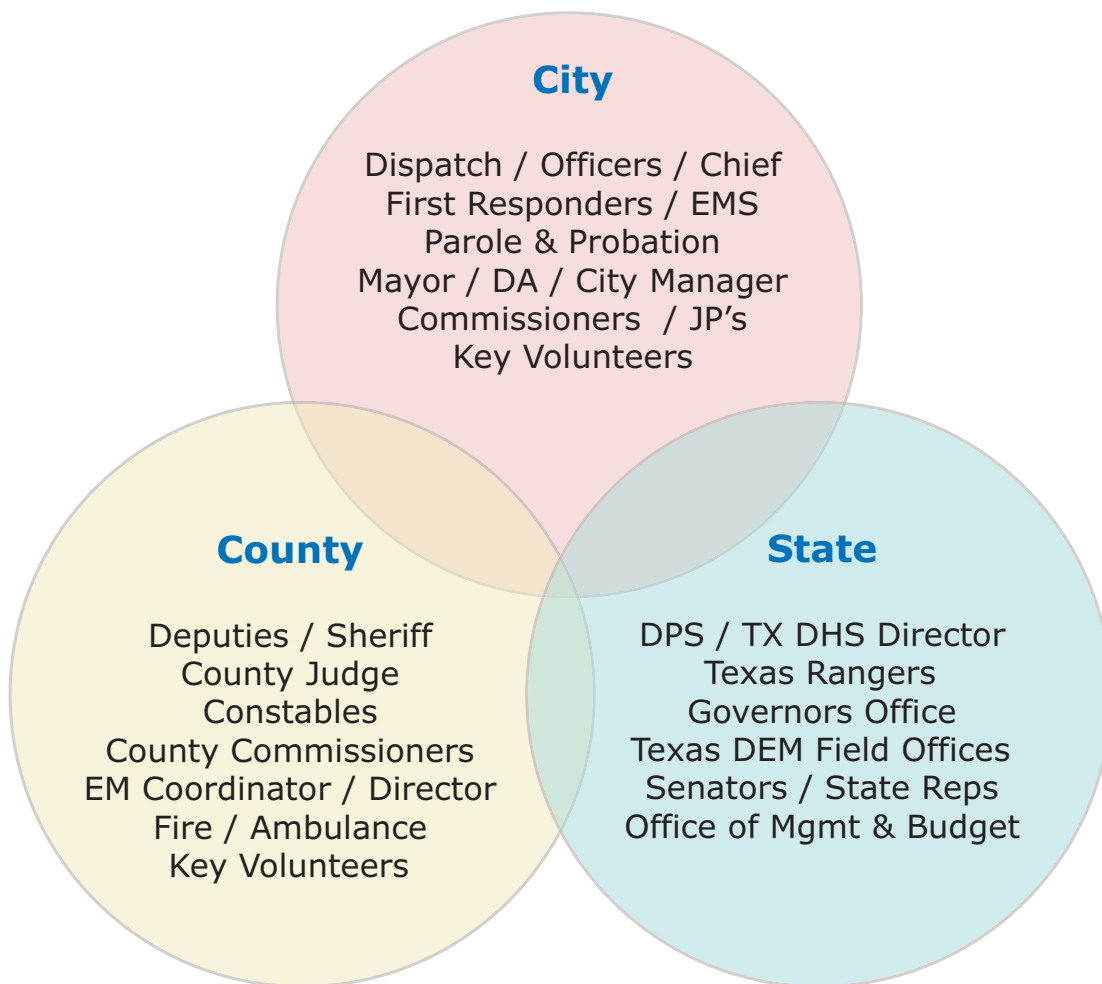

RemoteWatch – Powered by MSS Summit Technology, delivers unified point-to-point, point-to-multipoint and wireless mesh networks. In a city-wide system configuration, video from each camera is streamed to police headquarters where it is viewed in real-time, recorded for playback and stored for a minimum of 30 days.

Operations and dispatch centers are equipped with monitors where officers can control each camera, adjust their cameras visualization points, pull up archived video on demand and capture video segments to be presented as evidence when needed.

Each WITNESS Wireless Camera System comes custom-configured based on a camera placement survey that will be performed at the customer location.

Advantages of The WITNESS Wireless Crime Camera System:

- Total Cost Savings vs. Wired Analog Systems
- Force Multiplier & Video Verification for Law Enforcement Agencies
- Ability to use High-Resolution Megapixel Camera Technology
- Consistent Image Quality, Regardless of Distance
- Ability to use Power over Ethernet and Wireless Functionality
- Full Remote Camera Functionality – PTZ, VOIP Audio and Digital Inputs and Outputs over IP, in Conjunction with Video
- Camera Settings and System Adjustments over Wireless Connection
- Modular Flexibility and Scalability – add and remove items as needed
- Video Analytics and Intelligence Capabilities Software Integration = Gunshot Detection, Behavioral Analysis, Object Recognition, License Plate Recognition
- Software Integration = Biometrics and Facial Recognition
- Systems Interoperability

Unified Video Interoperability

Modular System Packages

Package 1:

- 32 IP Cameras (or less)
- 1 VIEWpoint HVR with Video Wall Module & Video Management Software
- 2 Flat Screen Monitors up to 40"
- All necessary network routers and POE switches
- All necessary indoor and outdoor mounts
- All necessary back-end cabling, wiring, connectors and power supplies
- Up to 8 MSS Summit Radio Clients
- 1 MSS Base Station