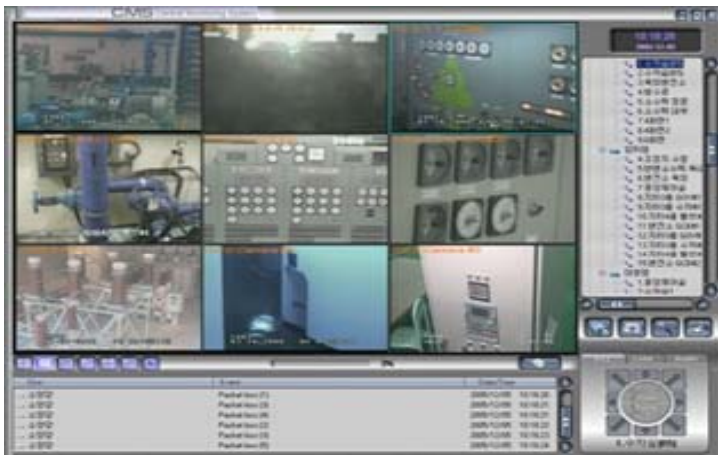

# True-NVR (Network Video Recorder)

No	Camera Name	Status	Recording Mode	PreEvent(sec)	PostEvent(sec)	Resolution	Bitrate	FPS	Audio
0	CUS5단말1기	Recording	Continuous	10	20	720x480	992	29	On
1	CUS5단말2기	Recording	Continuous	10	20	720x480	1862	30	Off
2	CUS5단말3기	Recording	Continuous	10	20	720x480	916	15	Off
3	CUS5단말4기	Disconnected							Off
4	CUS5단말4기	Recording	Continuous	10	20	720x240	998	30	Off

Camera	Event	Time
Local Event	NVR started	(2008/09/23 11:33:30)
CUS5단말4기	Connection failed (D...	(2008/09/23 11:33:32)
CUS5단말1기	Camera connected	(2008/09/23 11:33:34)
CUS5단말1기	SENSOR 1 On	(2008/09/23 11:33:34)
CUS5단말1기	SENSOR 2 Off	(2008/09/23 11:33:34)
CUS5단말1기	MOTION 1 On	(2008/09/23 11:33:34)
CUS5단말1기	BUZZER Off	(2008/09/23 11:33:34)
CUS5단말1기	ALARM 1 Off	(2008/09/23 11:33:34)
CUS5단말1기	ALARM 2 Off	(2008/09/23 11:33:34)
CUS5단말1기	MOTION 1 On	(2008/09/23 11:33:34)
CUS5단말2기	Camera connected	(2008/09/23 11:33:34)
CUS5단말2기	SENSOR 1 Off	(2008/09/23 11:33:34)
CUS5단말2기	SENSOR 2 Off	(2008/09/23 11:33:34)
CUS5단말2기	MOTION 1 Off	(2008/09/23 11:33:34)
CUS5단말2기	BUZZER Off	(2008/09/23 11:33:34)
CUS5단말2기	ALARM 1 Off	(2008/09/23 11:33:34)

NVR

- Support Stable Remote Recording up to 128ch
- Support all models (Migapixel cameras, IP cameras Video servers, Decoders)
- Dual monitor display up to 36ch + 36ch
- Remote Play back up to 16ch
- Support Schedule, Event Recording through Network.