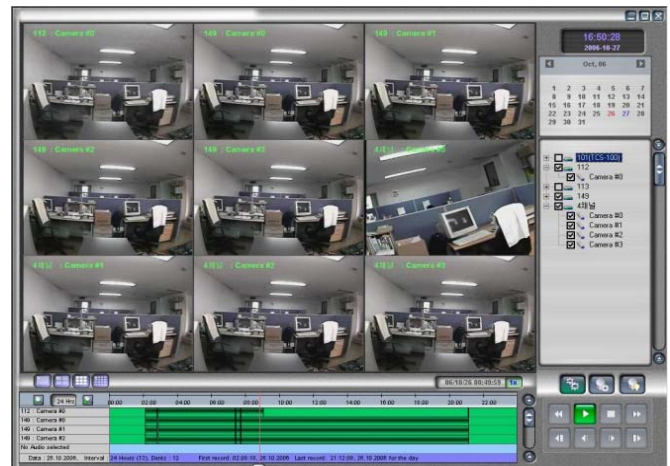

Search View

Specification & Design are subject to change without prior notice.