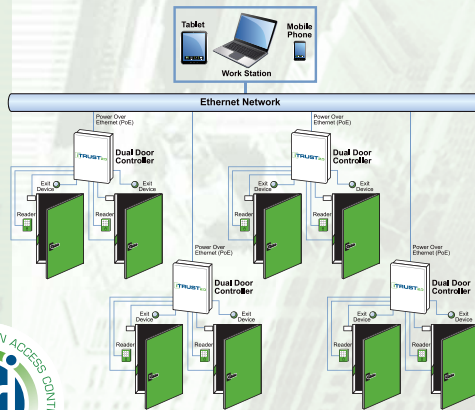

### FEATURES

- Server-less System
- IP/PoE+
- Web Based
- Easy Expansion

Powered by

Run Your Card Readers and Locking Hardware Directly from the UDC Board Using PoE+ Power

Farpointe Data