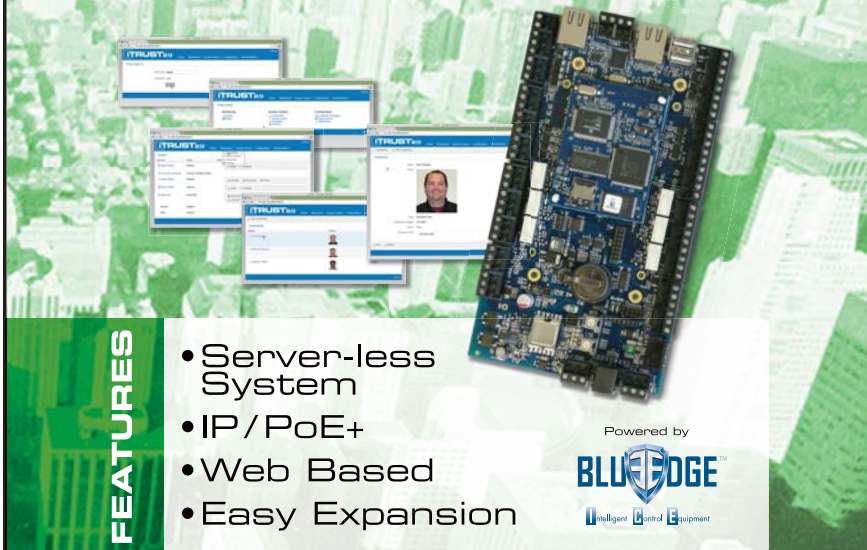

iTRUST^{2.0}

Delivering Sustainable Access Control to Energy Efficient Buildings

FEATURES

- Server-less System
- IP/PoE+
- Web Based
- Easy Expansion

Run Your Card Readers and Locking Hardware Directly from the UDC Board Using PoE+ Power